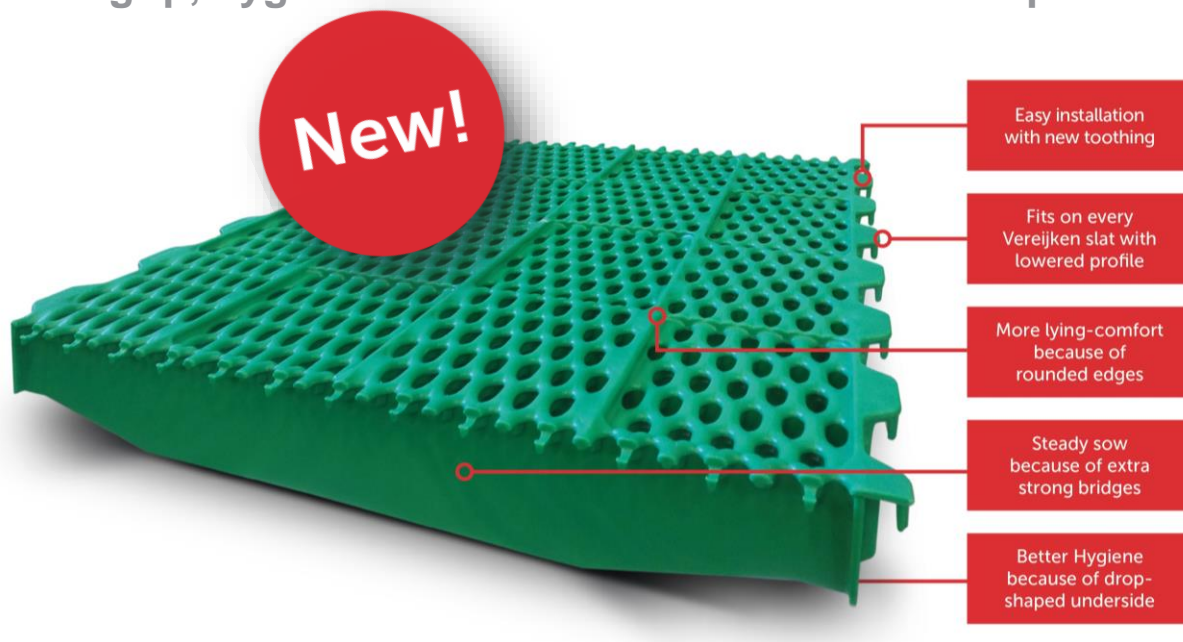

Pro Grip Heavy Duty

The robust slat for sows in loose housing systems

Perfect grip, hygiene and robust construction in one product

Since 2014, the plastic Pro Grip slat has formed the foundation for sows in loose housing systems, including in the Pro Dromi® farrowing system. Now, many years of experience have been collected and implemented in the new 'Pro Grip Heavy Duty' slat.

Watch the other side for all the benefits!

Extra strong

The extra strong, curved ribs and reinforced slot-in system prevent the slat from bending, result:

- the solid surface gives the sow more confidence to move
- creates a safer environment for the piglets as the sow has a better grip
- durable, longer life for the slat

Safe and secure thanks to extra strong ribs

Added comfort

The rounded edges and lowered profile create:

- optimal comfort when the sow and piglets lie down
- reduced risk of pressure sores

Seamless joints create better comfort

Healthier animals

The uniform perforations and droplet shaped underside without corners and depressions prevents soil accumulating in the slat.

This ensures the floor is:

- safe for the piglets' small feet
- easy to clean
- more resistant to bacteria