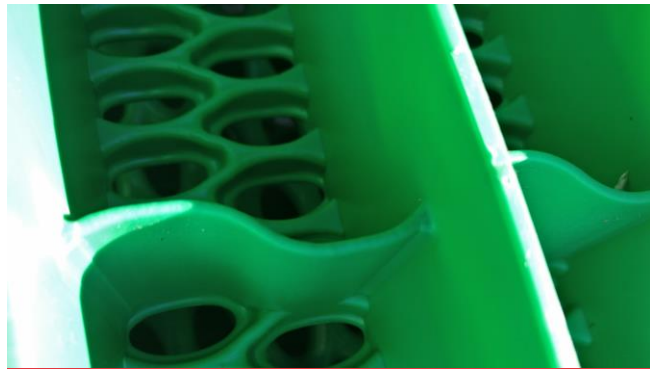

Pro Grip Heavy Duty

The robust slat for sows in loose housing systems

Perfect grip, hygiene and robust construction in one product

Since 2014, the plastic Pro Grip slat has formed the foundation for sows in loose housing systems, including in the Pro Dromi® farrowing system. Now, many years of experience have been collected and implemented in the new 'Pro Grip Heavy Duty' slat.

Watch the other side for all the benefits!

Extra strong

The extra strong, curved ribs and reinforced slot-in system prevent the slat from bending, result:

- the solid surface gives the sow more confidence to move
- creates a safer environment for the piglets as the sow has a better grip
- durable, longer life for the slat

Safe and secure thanks to extra strong ribs

Added comfort

The rounded edges and lowered profile create:

- optimal comfort when the sow and piglets lie down
- reduced risk of pressure sores

Seamless joints create better comfort

Healthier animals

The uniform perforations and droplet shaped underside without corners and depressions prevents soil accumulating in the slat.

This ensures the floor is:

- safe for the piglets' small feet
- easy to clean
- more resistant to bacteria