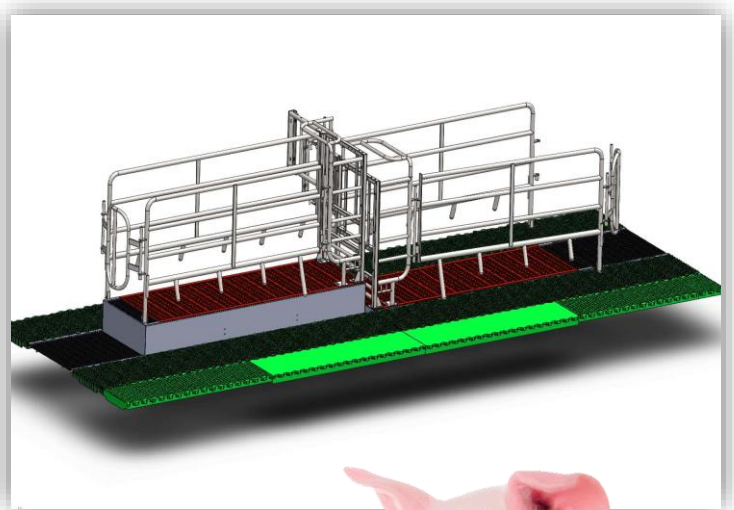

New!

Pro Dromi[®] Up

Loose housing with guaranteed less mortality!

- ✓ Lift floor saves up to 80% of crushed piglets
- ✓ 15 years of experience
- ✓ Perfect grip and hygiene for sow and piglets with the Pro Grip floor

Easy working with Pro Dromi® Up

When the piglets look beautiful, everything else in the farrowing room is good. Health, climate and calmness are in order. Yet this may be difficult to achieve with, for example, fast changing staff.

The Pro Dromi® Up enables every farmer to work with loose housing without the risk on piglet crushing using the **Vari Free** lifting floor

Moveable floor in loose housing

Combine the benefits of loose housing with the safety of a moveable floor during the first 48 hours

- ✓ Save 80% of your crushed piglets
- ✓ Automatic deactivation of floor when crate is opened
- ✓ Optimal lying comfort without edges when the floor is down

Optimal macro- and micro-climate

Ensure better sow and piglet performance by continuous fresh air for the sow and a save and warm nest for the piglets